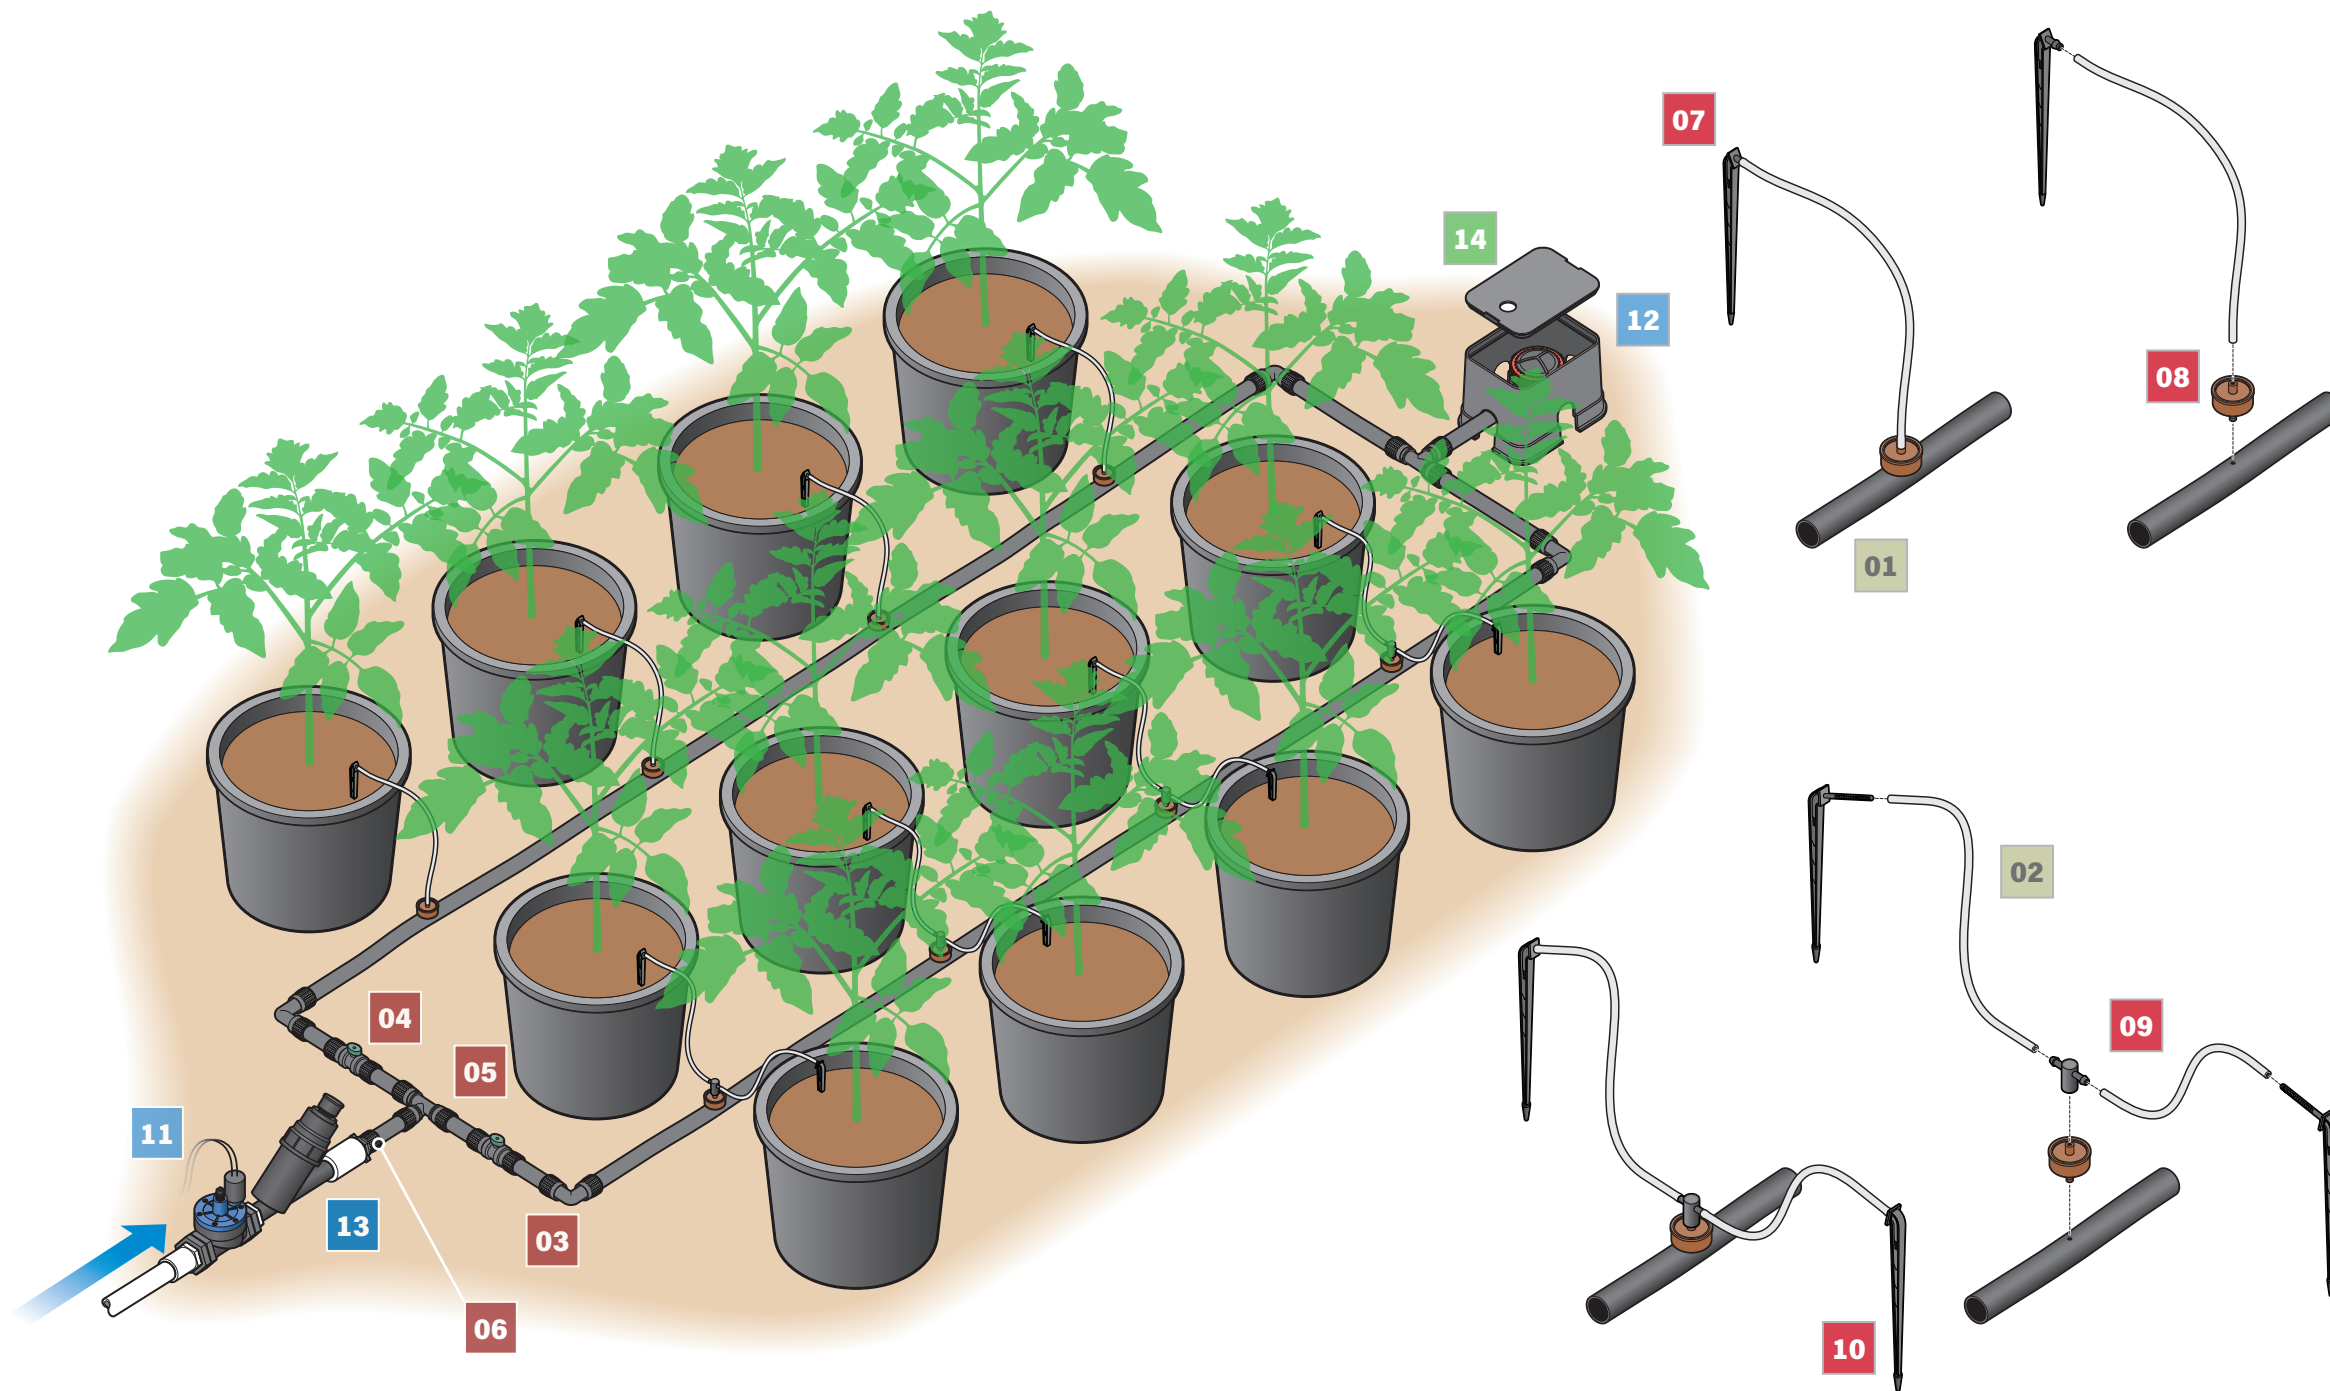

Single and Two-Way Manifold Layout

Supply Tubing		Part No.
01	Supply Tubing	71200017
02	1/4" White Vinyl Tubing	
Emitterline and Fittings		
03	Power-Loc Elbow	72050304
04	Power-Loc On/Off Valve	72050314
05	Power-Loc Tee	72050301
06	Power-Loc 3/4" MA	72050317
Emission Devices		
07	Angled Barbed Stake	12602840
08	Clik Tif (Button Emitter)	32020420
09	Two-Way Manifold	12602920
10	5" Angle Arrow Dripper	12602850
Valves		
11	1" JAIN Control Valve	14103012
12	Auto Flush-Air Relief Valve	12060701
Filtration and Pressure Regulation		
13	1" Spin Clean Filter	72130197
Accessories and Tools		
14	Bubbler Box	72500621