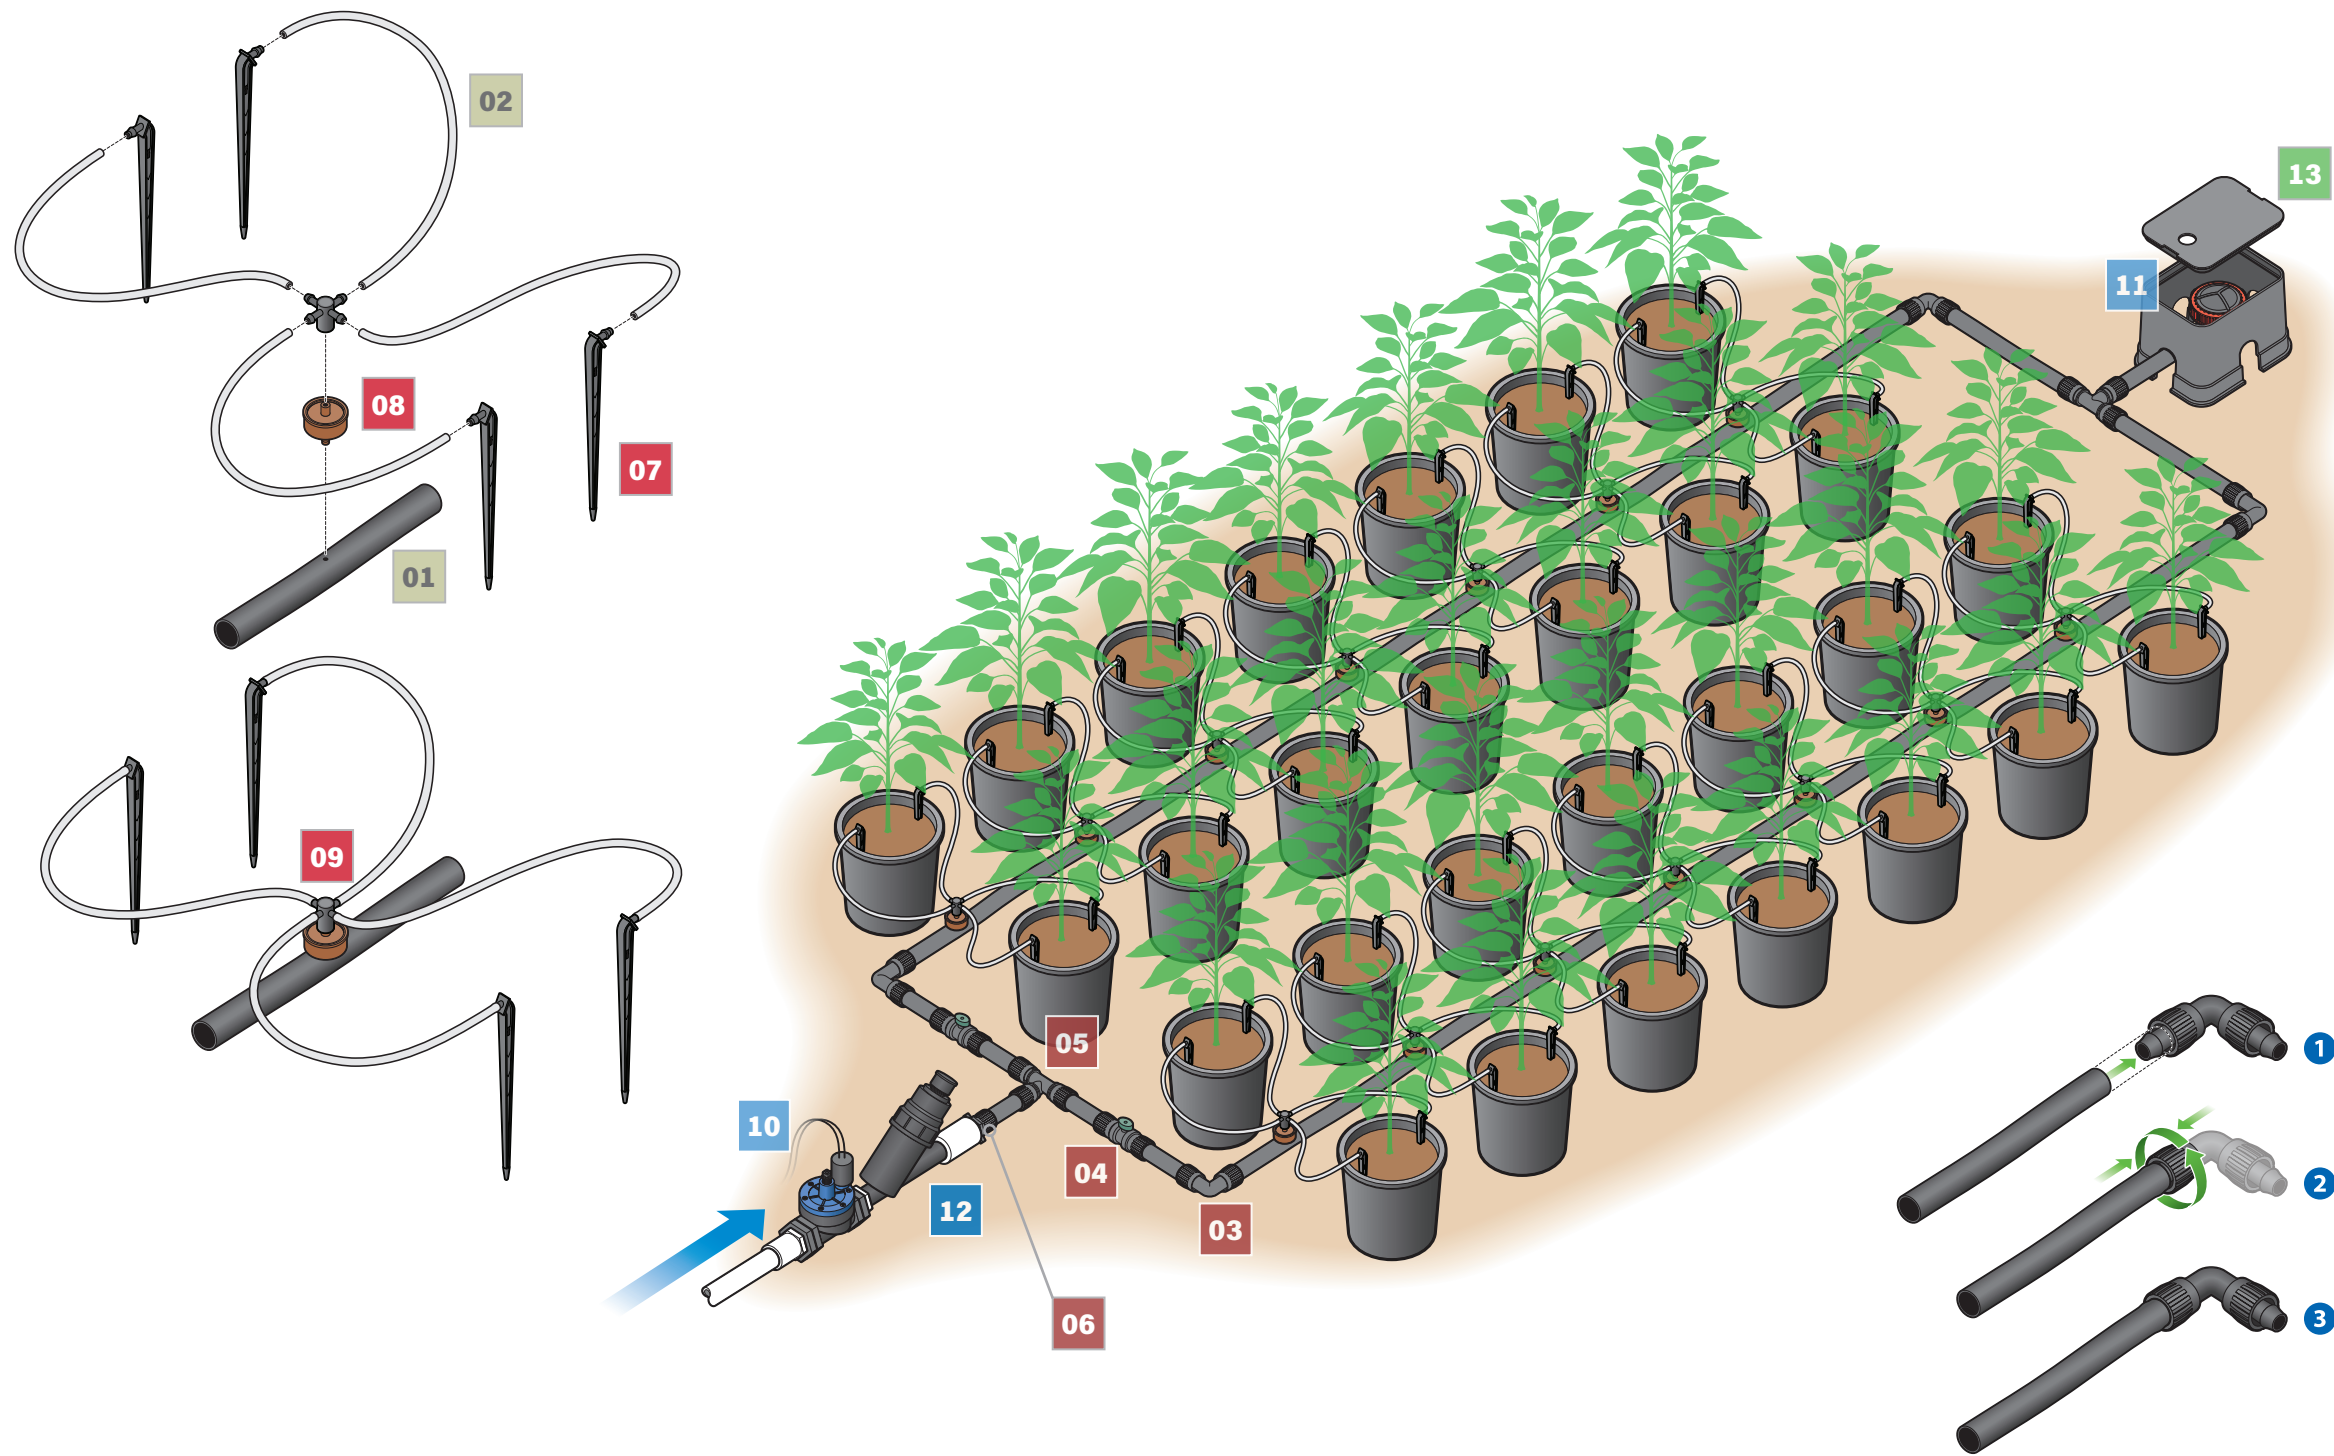

# JAIN Four-Way Manifold Layout

Power Loc Installation Instructions

Supply Tubing		Part No.
01	Supply Tubing	71200017
02	1/4" White Vinyl Tubing	
Emitterline and Fittings		
03	Power-Loc Elbow	72050304
04	Power-Loc On/Off Valve	72050314
05	Power-Loc Tee	72050301
06	Power-Loc 3/4" MA	72050317
Emission Devices		
07	Angled Barbed Stake	12602840
08	Clik Tif (Button Emitter)	32020420
09	Four-Way Manifold	12602940
Valves		
10	1" JAIN Control Valve	14103012
11	Auto Flush-Air Relief Valve	12060701
Filtration and Pressure Regulation		
12	1" Spin Clean Filter	72130197
Accessories and Tools		
13	Bubbler Box	72500621